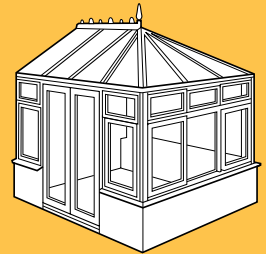

The Edwardian

Normally square or rectangular available in a variety of sizes and finishes to complement your home.