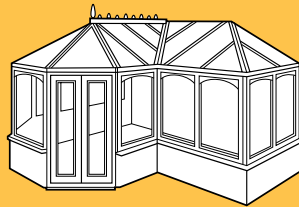

Make a statement with a conservatory that gives an air of affordable luxury that you can enjoy all year round.

Choose from a 'T' shaped Edwardian or a 'P' shaped Victorian conservatory with a multi-faceted end. Our Edwardian design – rectangular or square in shape with no gable end - has a timeless elegance that complements all house styles, whether traditional or contemporary.

### The Victorian

A minimum of 5 angular sides with a 3 or 5 facet roof is available in a variety of sizes and finishes to suit your home.

### The Lean-to

Square or rectangular, with the classic pitched roof system.

Ask for further information on the roof glazing options available.