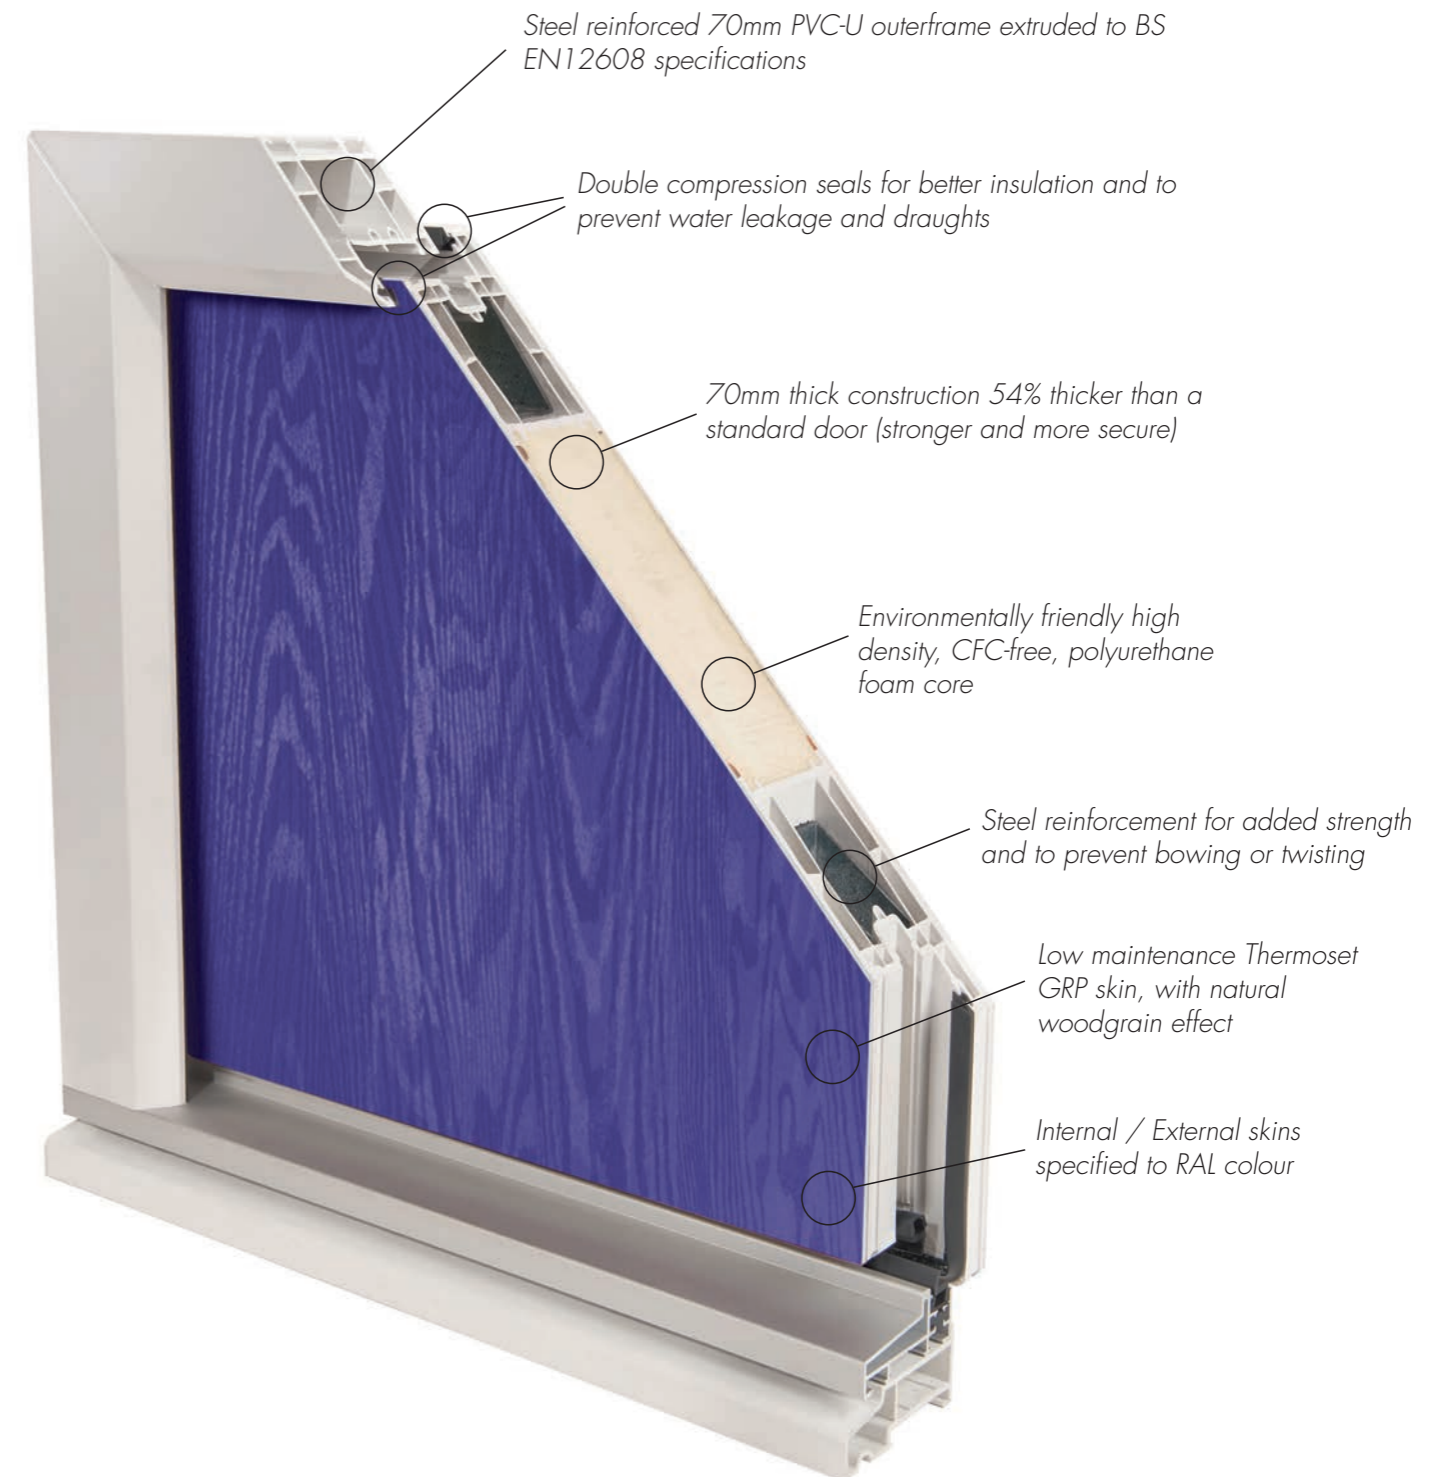

Why choose a Bowater Composite Door?

Composite doors offer the look and feel of a traditional timber door with a huge range of additional benefits including:

- Requires little or no maintenance as no need to re-paint or sand
- Do not warp, crack or split like timber doors in different weather conditions
- Energy efficient with U-values as low as 0.89 saving money on heating bills
- Safe and secure with their steel reinforcement for added peace of mind
- Double rebate doors are 54% thicker than a standard door providing a quieter home
- Improved thermal and acoustic insulation thanks to double compression seals
- Triple glazing available for better heat retention and noise reduction
- Available in 10 style groups with an overall 39 design choices offering vast potential range of design options
- Hand made to order with a choice of hardware & glazing for uniqueness
- Comes ready to fit, fully framed with glazing and hardware to ensure easy installation and a perfect fit
- Ten year performance guarantee on all hardware
- Ten year performance guarantee on all GRP skin doors (terms and conditions apply, painted colours vary)

A Ratings

The Door Set Energy Ratings (DSER) measure the energy efficient performance of doors in a ratings scheme from 'A' to 'G', 'A' is the highest possible level of energy efficiency and heat retention.

U-Values

All doors must have a U-value of 1.6 or less to comply with Building Regulations across the UK, and the lower the U-value the better. All Bowater Doors DUO Composite doors are 1.1 or less.