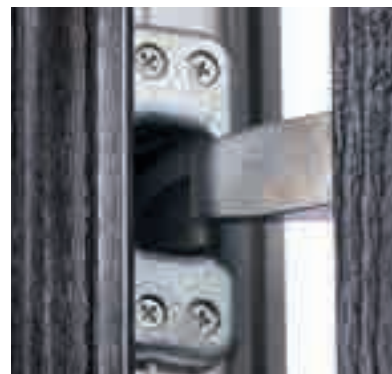

SECURED by design*

Locking System

Multi-point locking system is fitted as standard to reinforce the concept of safety in your home.

Steel Hinge Bolts

Steel hinge bolts secure the door to the frame on Apeer70 only, protecting against intruders.