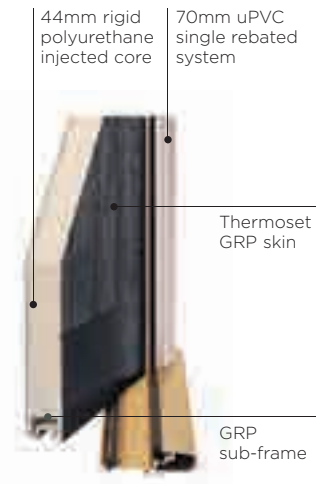

Apeer44

Mobility Access Threshold MDS80/2 (15mm)
Distance from bottom of door leaf to bottom of threshold 18mm