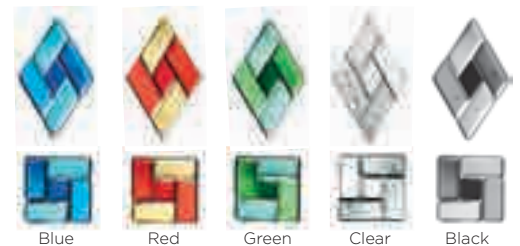

Code
Stippolyte or equivalent

Code
Flemish or equivalent

Code
Minster or equivalent

Code
Cotswold or equivalent

Code
Contour or equivalent

Code
Satin or equivalent

Fused Tile (FT Codes) Colour Options

Please note colour changes must be specified on the order form.