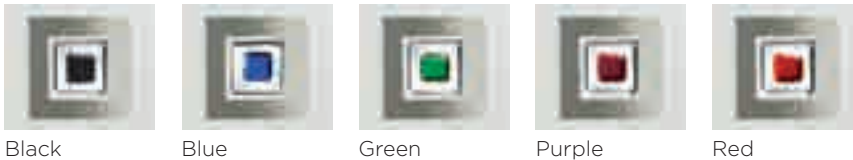

Backing Glass Options

All of the door designs (except RG glass codes) featured throughout the brochure can be backed with a range of obscure glass to suit all requirements for energy efficiency, safety and privacy. This is our standard range but we can offer more styles upon request. Please note there may be an additional charge for non standard obscure glass patterns. There is no choice of backing glass for any of the RG glass code designs shown.