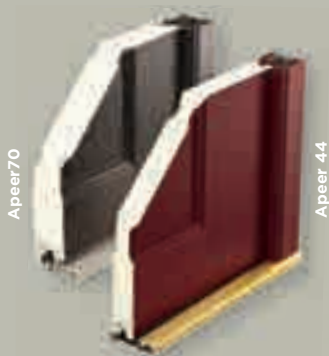

Choose from either one of our two main formats - Apeer70 and Apeer 44*