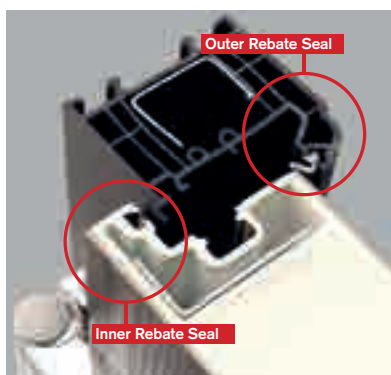

Stay snug with
double protection
from draughts with
our double rebate

Did you know that much like your washing machine or your fridge freezer, your front door can be energy rated too? So, when we created our flagship product the Apeer70, we used the very latest in design and materials to help keep the heat in and the cold out; creating one of the most energy efficient doors available.

A-RATED by design

YOU'RE
HOME NOW

Double Rebate

Apeer70's double rebate system adds additional draught protection by creating an internal secondary rebated seal.

Triple Glazed*

For better insulation every Apeer70 is equipped with toughened triple glazed units and Apeer44 with double glazed units. Glazed units are also available with Low E glass and can be gas filled to offer improved thermal performance.

*Low E glass is only available in clear.