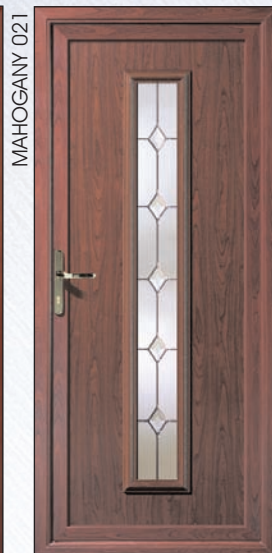

**ZERMATT THREE**  
Glazed

**AVORIAZ ONE**  
Glazed

**AVORIAZ ONE**  
with trim  
Glazed

**AVORIAZ ONE**  
with trim  
SB Ellie

MAHOGANY 021

**VULSINI ONE C**  
with Cassette  
Zirconia

ROSEWOOD

SHERWOOD OAK