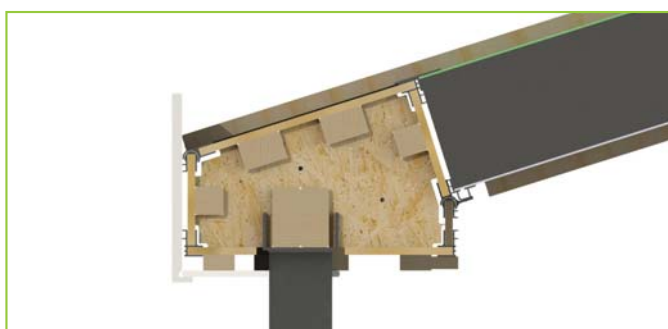

Looking for a simple solution to extend your living space?

realROOF, as the name implies, delivers all the innovation and technical integrity you'd expect from an Ultraframe system enabling the use of all weights of tiles or slates to tie in with the existing property.

How can realROOF achieve this?

realROOF can sit on brick piers, aluminium legs or Loggia columns