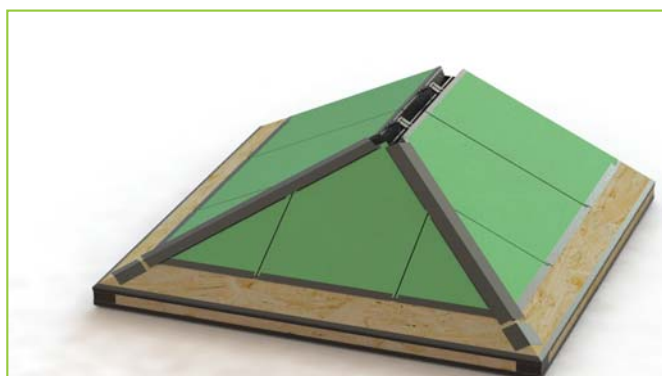

realROOF, as the name implies, delivers all the innovation and technical integrity you'd expect from an Ultraframe system enabling the use of all weights of tiles or slates to tie in with the existing property.

How can realROOF achieve this?

realROOF can sit on brick piers, aluminium legs or Loggia columns

A patented, fully insulated box eaves beam forms both the soffit and perimeter ceiling

An internal aluminium framework for hips, ridge and starter bars

Super insulated Unideck panels (0.12 W/m²K U value)

realROOF's ingenious design means it can be installed in a fraction of the time compared to conventional methods of roof building, whilst its 'off site' manufacture means there is no onsite cutting or wastage. realROOF simply arrives at your home on time and cut to size ready for your installers to put together with minimal fuss and disruption.

- realROOF delivers a beautiful vaulted ceiling detail everytime.
- realROOF is very strong, it can take a real roof tile or slate to match in with the existing property.
- realROOF is simple and fast to install in hours rather than days.
- realROOF has excellent thermal properties - superior to traditional build.
- realROOF allows the removal of separating doors (subject to wall/glazing performance).