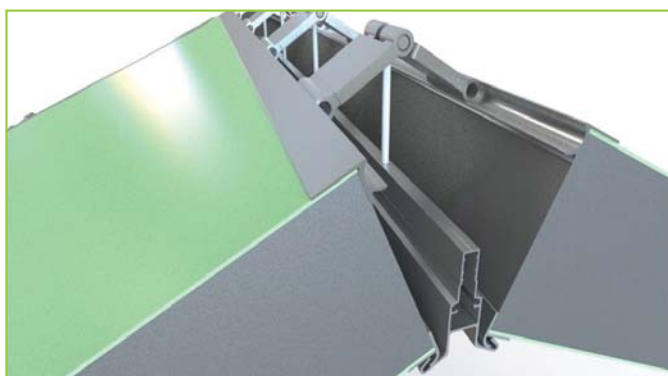

realROOF, as the name implies, delivers all the innovation and technical integrity you'd expect from an Ultraframe system enabling the use of all weights of tiles or slates to tie in with the existing property.

How can realROOF achieve this?

realROOF can sit on brick piers, aluminium legs or Loggia columns

A patented, fully insulated box eaves beam forms both the soffit and perimeter ceiling

An internal aluminium framework for hips, ridge and starter bars

Super insulated Unideck panels (0.12 W/m²K U value)

realROOF's ingenious design means it can be installed in a fraction of the time compared to conventional methods of roof building, whilst its 'off site' manufacture means there is no onsite cutting or wastage. realROOF simply arrives at your home on time and cut to size ready for your installers to put together with minimal fuss and disruption.

- realROOF delivers a beautiful vaulted ceiling detail everytime.
- realROOF is very strong, it can take a real roof tile or slate to match in with the existing property.
- realROOF is simple and fast to install in hours rather than days.
- realROOF has excellent thermal properties - superior to traditional build.
- realROOF allows the removal of separating doors (subject to wall/glazing performance).